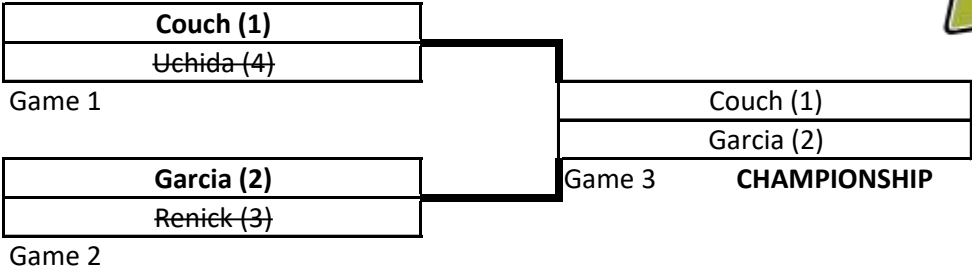

6th/7th Grade Girls

Match	Time	Location	Date
Game 1	7:00 PM	Woodway Campus	12-Mar
Game 2	8:00 PM	Woodway Campus	12-Mar
Game 3	12:00 PM	Woodway Campus	17-Mar